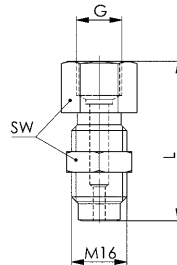

Note:

Adaptation is possible under pressure up to max. 400 bar.